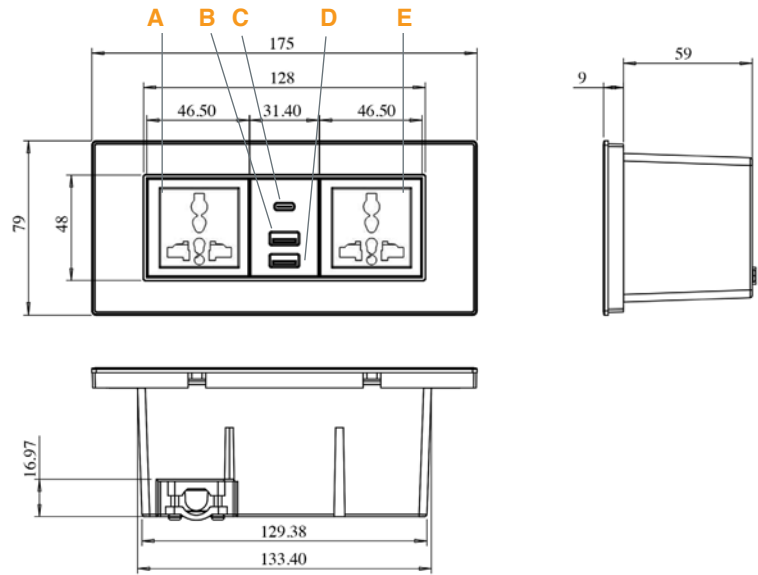

Rubberized Black