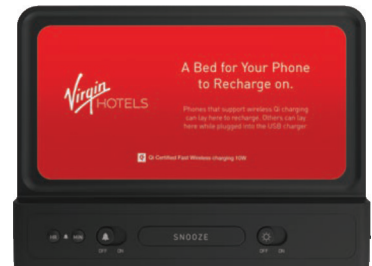

SPECIFICATION

Features

- Qi-certified, fast, wireless charging
- High power (10 watts) means fastest charging for compatible phones*
- Simple-set, single-use alarm
- Lightsleeper™ feature allows guests to turn off display light
- Dimmable display
- Easy one-time set
- Automatic daylight savings time changes
- Self-charging memory backup. No backup battery to replace
- Tamper-proof time settings and power disconnect
- Security tether
- Inset card for charging tray allows for custom branding
- Custom finishes available (MOQ may be required)

Specifications

2 x USB-A fast charging 2.4A

1 x USB-A 1A

Dimensions: 6.5 L x 5 W x 2.4 H in. (165 L x 127 W x 61 H mm)

Weight: 1.75 lbs

Color Options:

Jetway™ – black housing, gloss black display

WarmWalnut™ – light taupe housing, walnut finish display