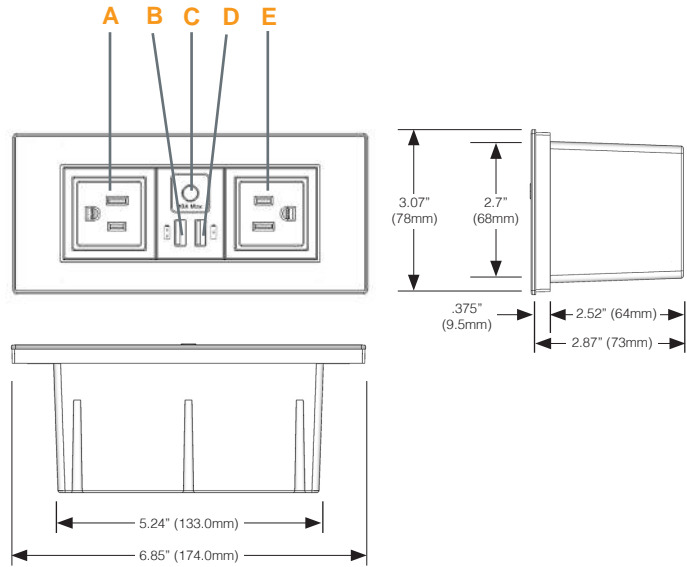

### Outside Bezel Dimensions

6.85" x 3.07" (174 x 78 mm)

### Wall Cut-Out Dimensions

5.35" x 2.87" (136 x 73 mm)

Minimum depth 2.55" (65mm)

Installation cut sheet is available on request