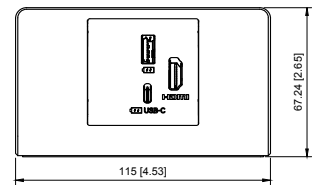

Cables, Power Supply: 11.5ft (3.5m) HDMI cable (included), 6ft (1.8m) power supply, country mains cable (included but supplied separately), USB passthrough cable (not included, order separately if required).

Certification: CE and FCC.

Dimensions

Ports

- A. USB-C, 5V/3A PD charging.
- B. HDMI video.
- C. USB-A, 5V/1.5A charging. Optional passthrough.

Part Numbers

Part Number: TA-3363D-A-L0
Description: MediaHub Pro Lite Desktop, Black.