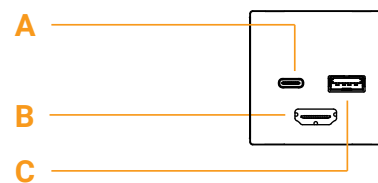

Certification: CE and FCC.

Dimensions

Ports

- A. USB-C, 5V/3A PD charging.
- B. HDMI video.
- C. USB-A, 5V/1.5A charging. Optional passthrough.

Part Numbers

Part Number: TA-3363D-A-L0
Description: MediaHub Pro Lite Desktop, Black.