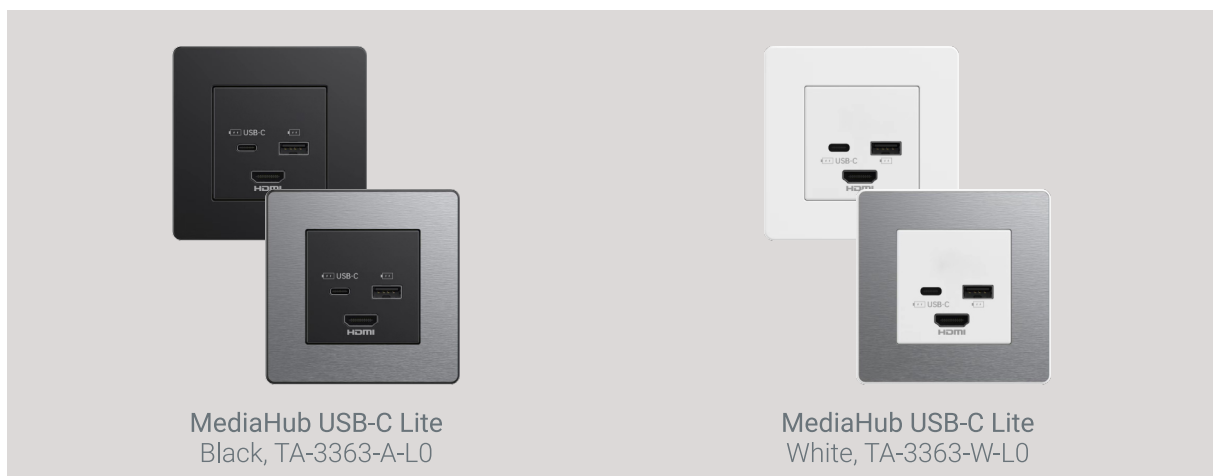

MediaHub USB-C Lite
White, TA-3363-W-L0

Finishes and Trims

MediaHub Pro Lite is finished in either black or white, it is supplied with two matching trims (one solid color, the other brushed for maximum choice right out of the box. MediaHub Pro Lite is of course also compatible with our range of customized trims and PowerHub extenders.

MediaHub USB-C Lite
Black, TA-3363-A-L0