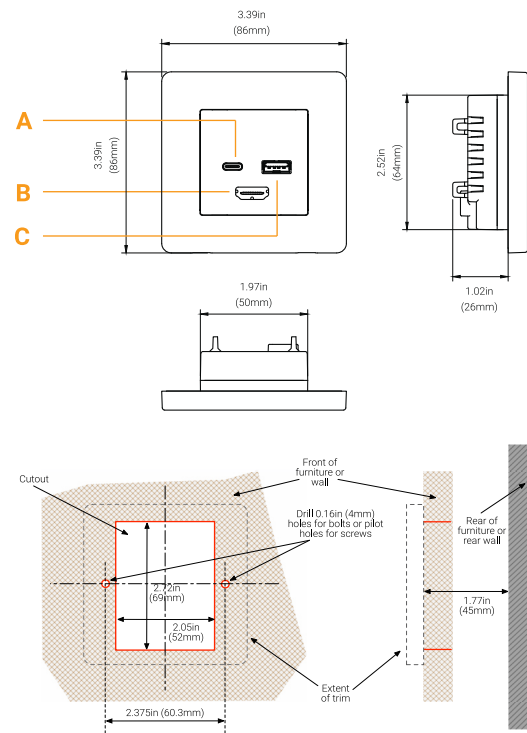

Connection Requirements

- 1 x HDMI port on the TV
- 1 x AC/mains power outlet
- 1 x USB-A host (only for USB-A passthrough variant)

Cables, Power Supply

- 11.8ft (3.5m) HDMI cable
- 6ft (1.8m) power supply (country specific mains cable is supplied separately).

What's In the box?

- 1 x MediaHub Pro Lite Main Unit
- 1 x Trim
- 1 x Brushed Finish Trim
- 1 x 5V/5A Power Adaptor

Note: A 6ft6in (2m) IEC 60320 C7 mains cable with a country specific plug will be provided separately.

Certification

CE and FCC

Part Numbers

Part Number: TA-3363-A-L0
Description: MediaHub Pro Lite, black, 5V 5A PSU.

Part Number: TA-3363-W-L0
Description: MediaHub Pro Lite, white, 5V 5A PSU.

Dimensions and Cutout