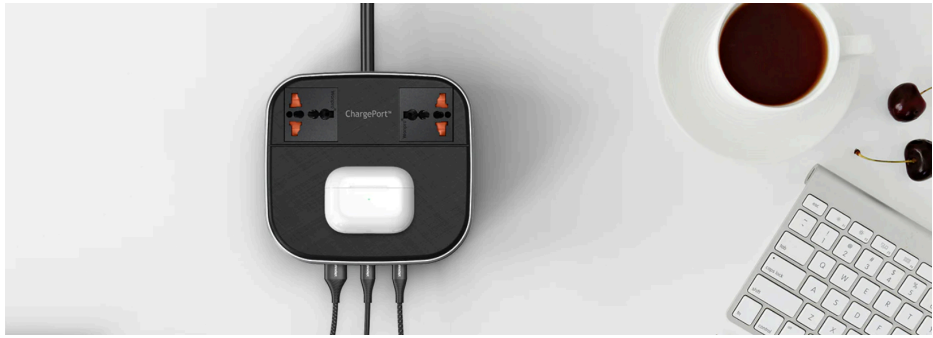

web: www.tsohospitality.com
email: hospitality@tsoc.com
phone: 1-888-258-8762