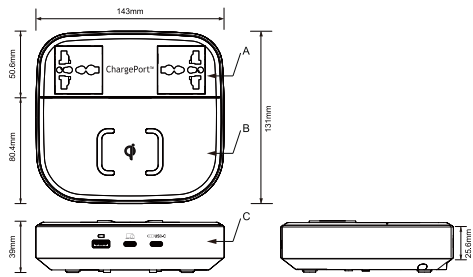

Specifications

- Durable construction designed for everyday use.
- 2 x shuttered universal outlets, 120V/240V (depending on input), 10A shared max.
- Rotated mains outlet layout for maximum flexibility.
- Integrated GaN power supply for minimum size and maximum efficiency and power.
- 10W Qi Certified wireless charging pad with Foreign Object Detection (FOD).
- 2 x USB-C charging sockets, PD/PPS.

Single use:

USB-C1: 5V/3A, 9V/3A, 15V/3A, 20V/2.25A. PPS: 5V-16V/3A, 5V-21V/2.25A (45W Max).
 USB-C2: 5V/3A, 9V/3A, 15V/3A, 20V/2.25A. PPS: 5V-16V/3A, 5V-21V/2.25A (45W Max).

Dual use:

USB-C1: 5V/3A, 9V/3A, 15V/2A, 20V/1.5A. PPS:5V-11V/3A (30W Max).
 USB-C2: 5V/3A,9V/1.67A (15W).

- 1 x USB-A charging socket. 5V, 2.4A.
- 67W maximum, 2 x USB-C 45W (shared),1 x USB-A 12W, 10W Qi.
- Input 120V/240V 15A via 200mm flying lead with a C14 inline socket.

- Built-in overload protection.
- Pass-through plug replaces wall outlet used to install.
- Certified to FCC part 15, sub part b and WPC Qi 1.3.
- Security options include cable clamp, adhesive pad and security lanyard.

Dimensions

- A. 2 x universal outlets.
- B. 10W certified Qi charging pad.
- C. 2 x USB-Type-C® and 1 x USB-A charging.

Part Numbers

TA-7820U-D2-AS
 ChargePort Pro Universal, with C14 socket, black, 2ft (0.61m).